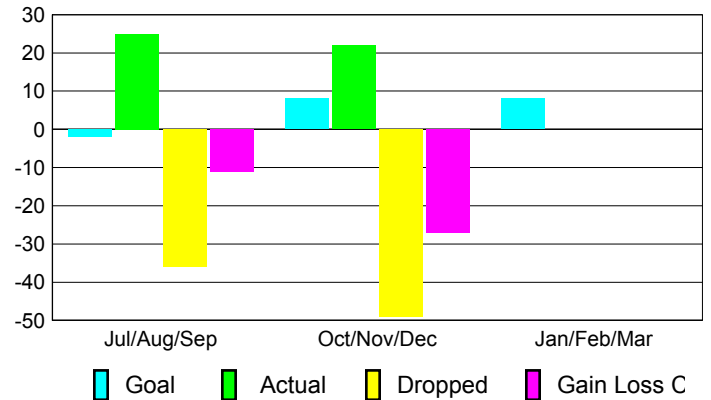

2012-2013 GMT Reports for District (or Undistricted) **District 23 A**

GMT: **EDWARD J LECIUS**

Location: **CONNECTICUT**

GMT CA: **1**

CLUBS

Club Results
2012-2013

Clubs
2011-2012

Month	New Club Goal	Actual New Clubs	Actual Dropped Clubs	Gain/Loss of Clubs	Gain/Loss of Clubs
Jul/Aug/Sep	0	0	0	0	0
Oct/Nov/Dec	0	0	-1	-1	0
Jan/Feb/Mar	0	0	0	0	0
Totals	0	0	-1	-1	0

Club Results 2012-2013

Goal, New, Dropped, Gain/Loss

Comparison of Club Gain/Loss

Current Year Compared to the Previous Year

YTD Status Quo Clubs 2012-2013

Status Quo Clubs Compared to Status Quo Members

MEMBERSHIP

Membership Results
2012-2013

Membership
2011-2012

Month	Net Memb Goal	Actual New Memb	Actual Dropped Memb	Gain/Loss of Memb	Gain/Loss of Memb
Jul/Aug/Sep	-2	25	-36	-11	-17
Oct/Nov/Dec	8	22	-49	-27	-3
Jan/Feb/Mar	8	0	0	0	-5
Totals	14	47	-85	-38	-25

Membership Results 2012-2013

Goal, New, Dropped, Gain/Loss

Comparison of Membership Gain/Loss

Current Year Compared to the Previous Year

Gender Comparison 2012-2013

Jul/Aug/Sep

Oct/Nov/Dec

Jan/Feb/Mar