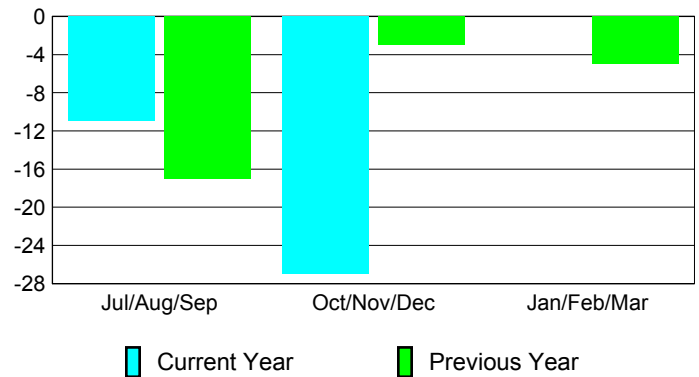

Membership Results
2012-2013

Membership
2011-2012

Month	Net Memb Goal	Actual New Memb	Actual Dropped Memb	Gain/Loss of Memb	Gain/Loss of Memb
Jul/Aug/Sep	-2	25	-36	-11	-17
Oct/Nov/Dec	8	22	-49	-27	-3
Jan/Feb/Mar	8	0	0	0	-5
Totals	14	47	-85	-38	-25

Membership Results 2012-2013

Goal, New, Dropped, Gain/Loss

Comparison of Membership Gain/Loss

Current Year Compared to the Previous Year

Gender Comparison 2012-2013

Jul/Aug/Sep

Oct/Nov/Dec

Jan/Feb/Mar